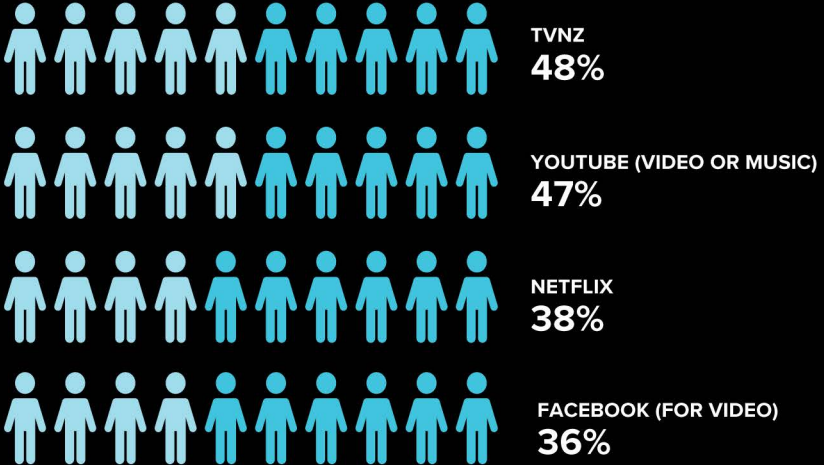

## Most popular provider\* daily

\*nett – includes linear and on demand

Regularly used source of news ■  
Most trusted source of news ■

Reach of music streamers daily