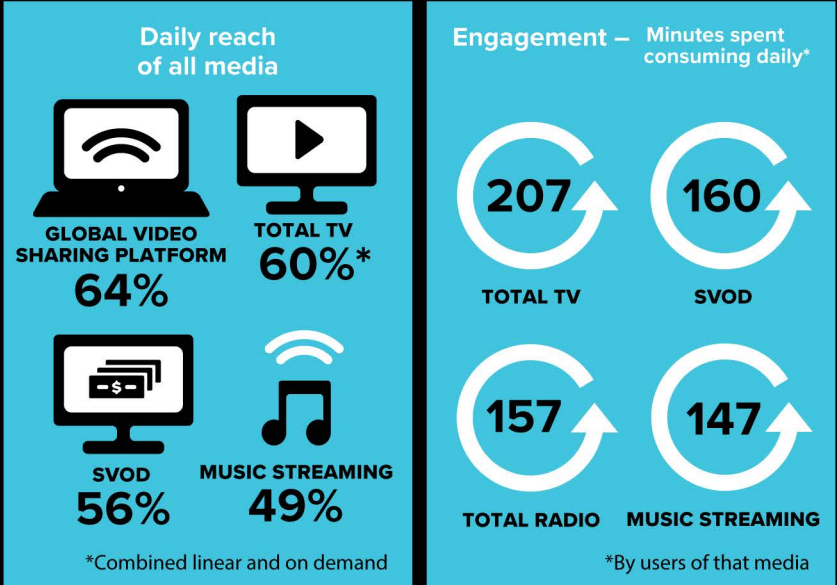

## Most popular provider\* daily

\*nett – includes linear and on demand

Regularly used source of news ■  
Most trusted source of news ■

Reach of music streamers daily