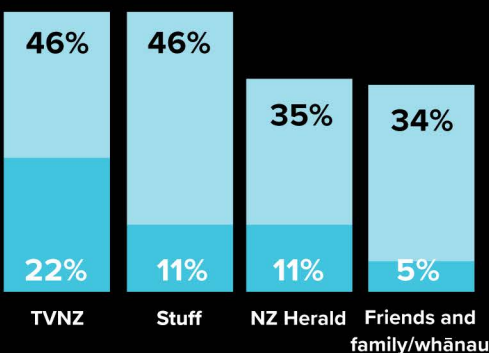

# WHERE ARE THE AUDIENCES? 2024

Irirangi Te Motu  
NZ On Air

Learn more at [www.nzonair.govt.nz/research](http://www.nzonair.govt.nz/research)

## Most popular provider\* daily

\*nett – includes linear and on demand

Regularly used source of news ■  
Most trusted source of news ■

Reach of music streamers daily